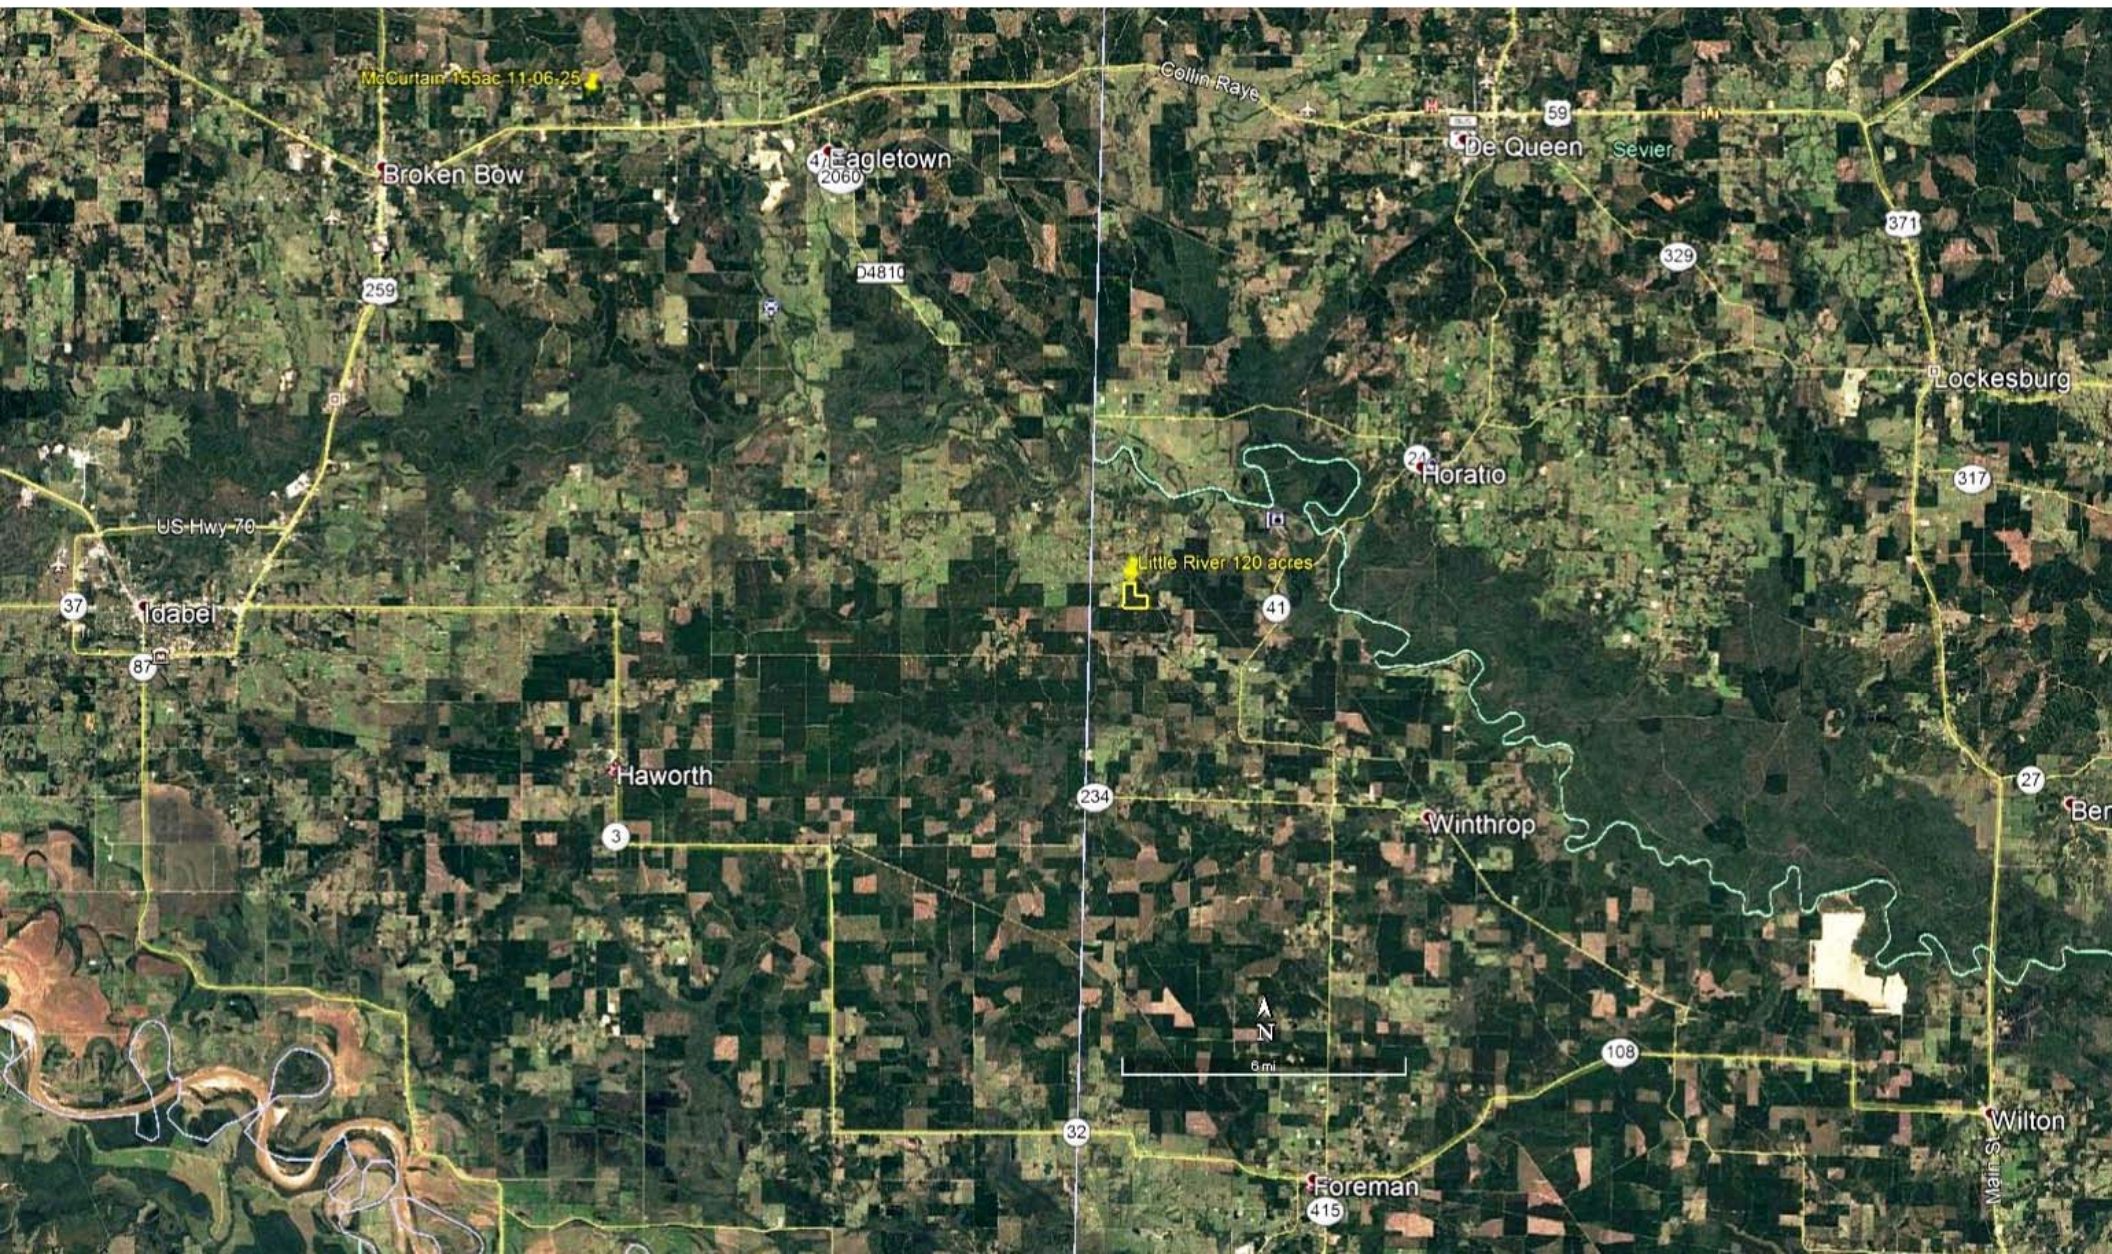

Little River 120 acres

Little River-56

Little River-59

109

N

1000 ft

Little River 120 acres

109

Little River 56

Little River 59

Lr69

Denascus Rd

2000 ft

N4820

Rd-67360

Rd-365

Lr-362

E2160

Little River 77