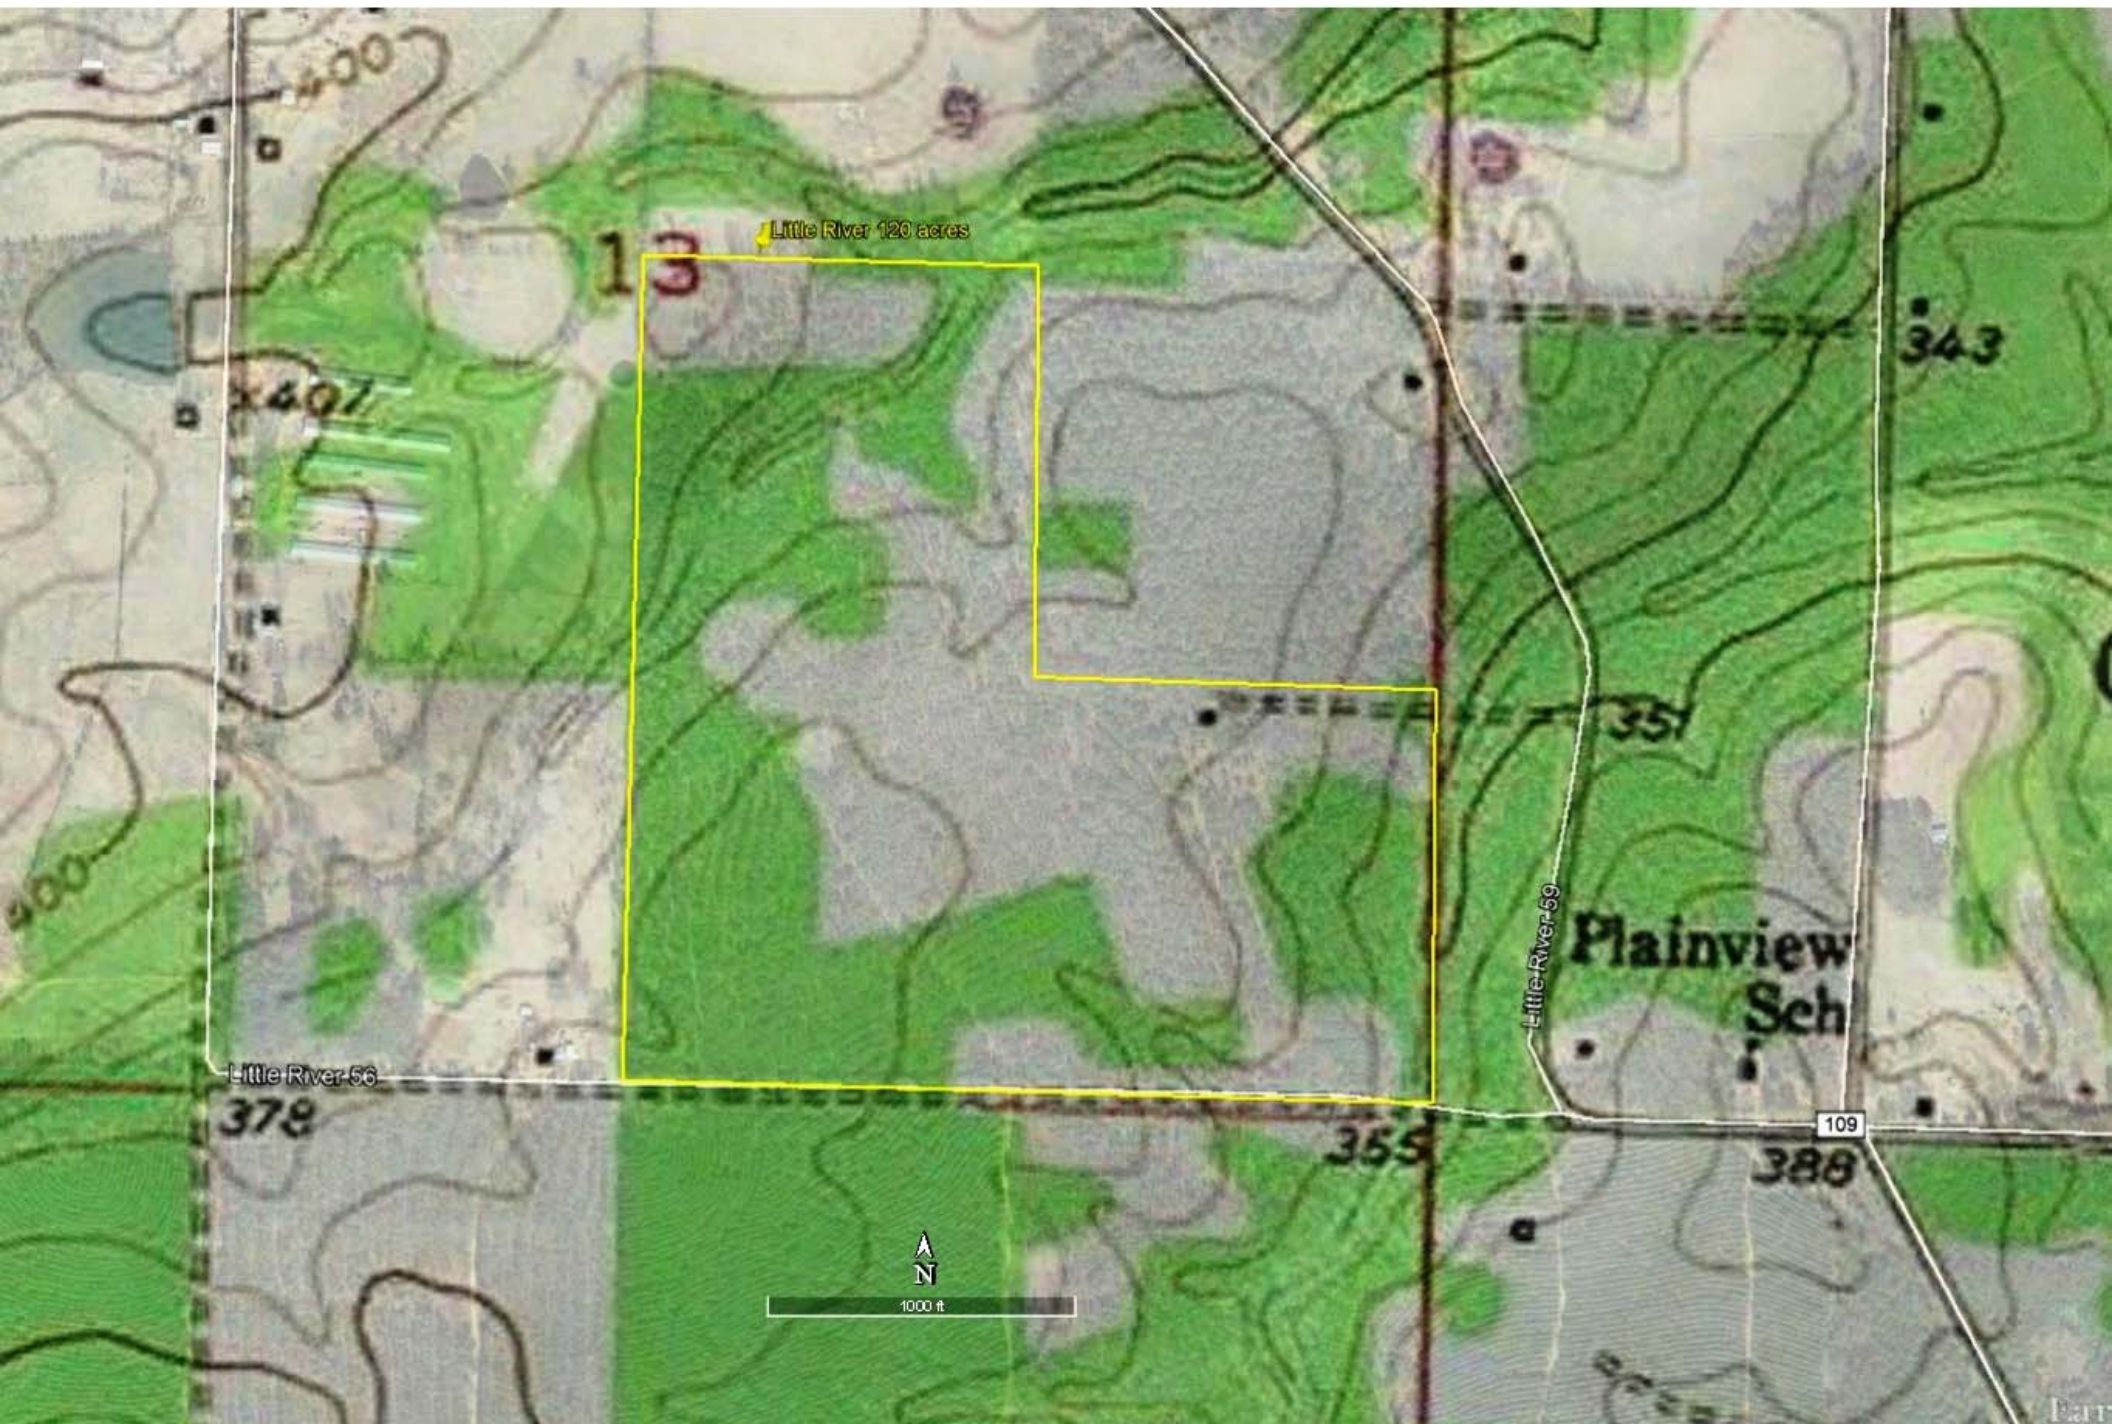

Little River 120 acres

Little River-56

Little River-59

109

N

1000 ft

Little River 120 acres

109

Little River 56

Little River 59

Lr69

Denascus Rd

2000 ft

N4820

Rd-67360

Rd-365

Lr-362

E2160

Little River 77